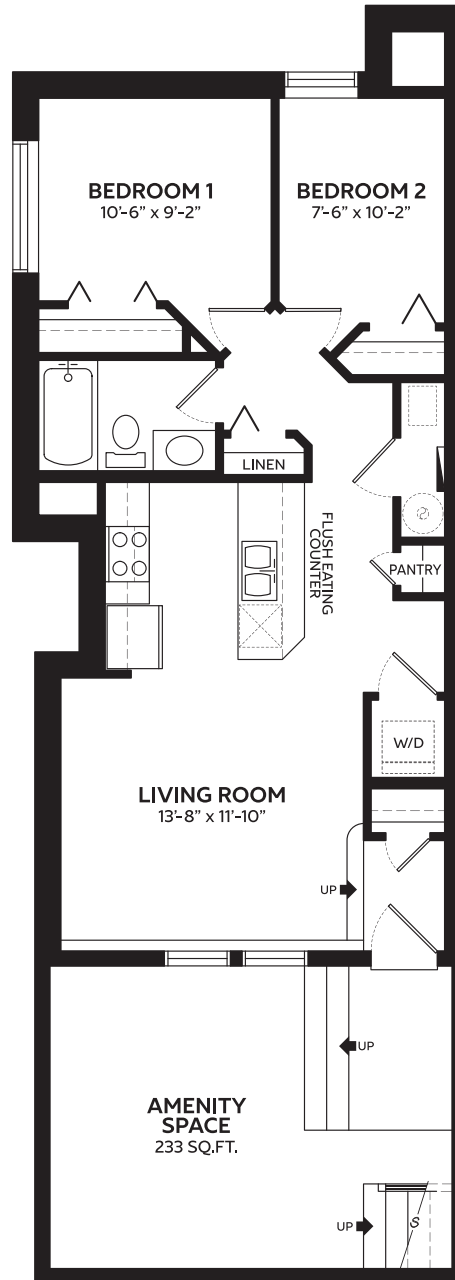

MONROE | 666 SQ.FT.

MAIN FLOOR
666 SQ.FT.