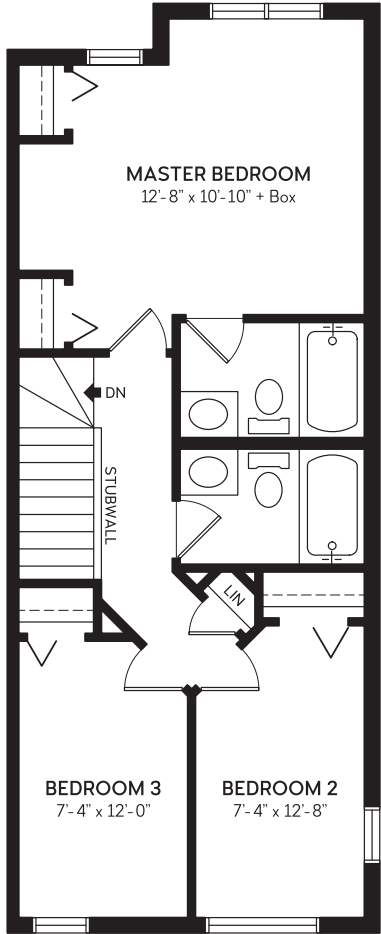

# Cameo

**TOTAL AVAILABLE DEVELOPMENT 1583-1633 sq.ft.**  
 WITHOUT BASEMENT DEVELOPMENT 1149-1199 sq.ft.

**BASEMENT**  
 OPTIONAL DEVELOPMENT  
 434 sq.ft.

**MAIN FLOOR**  
 591 sq.ft.

**UPPER FLOOR**  
 TWO BEDROOM  
 558 sq.ft.

**UPPER FLOOR**  
 THREE BEDROOM END UNIT  
 608 sq.ft.

*All floorplans and renderings are artist drawings and may not be exactly as illustrated. Floorplans and dimensions are approximate and subject to change or modifications without notice or obligation. Refer to construction drawings for exact dimensions. Ask your sales representative for details. E&OE.*