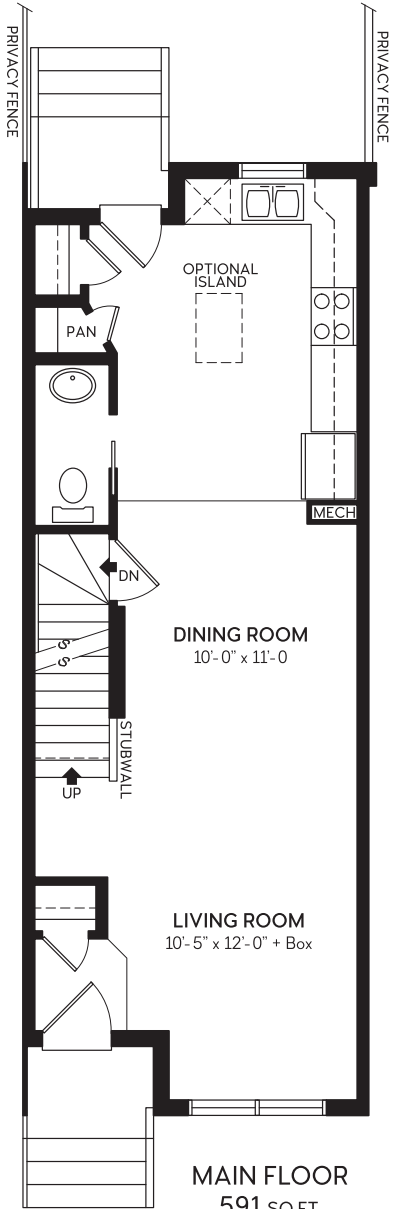

# Cameo

**TOTAL AVAILABLE DEVELOPMENT 1583-1633 sq.ft.**  
 WITHOUT BASEMENT DEVELOPMENT 1149-1199 sq.ft.

**BASEMENT**  
 OPTIONAL DEVELOPMENT  
 434 sq.ft.

**MAIN FLOOR**  
 591 sq.ft.

**UPPER FLOOR**  
 TWO BEDROOM  
 558 sq.ft.

**UPPER FLOOR**  
 THREE BEDROOM END UNIT  
 608 sq.ft.

*All floorplans and renderings are artist drawings and may not be exactly as illustrated. Floorplans and dimensions are approximate and subject to change or modifications without notice or obligation. Refer to construction drawings for exact dimensions. Ask your sales representative for details. E&OE.*