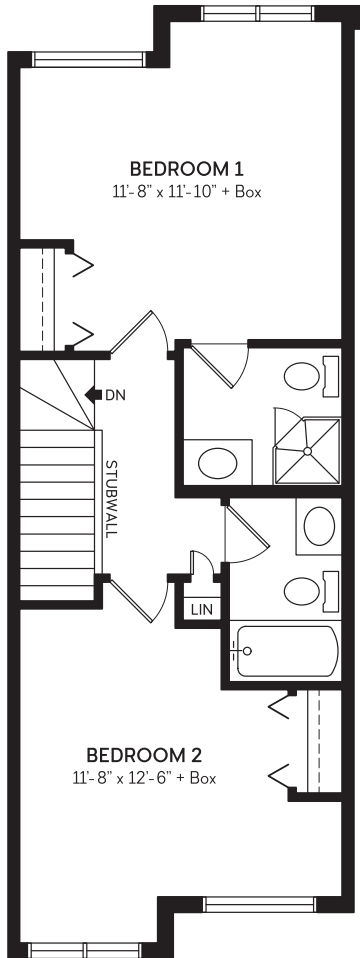

# Cameo

**TOTAL AVAILABLE DEVELOPMENT 1583-1633 sq.ft.**  
 WITHOUT BASEMENT DEVELOPMENT 1149-1199 sq.ft.

**BASEMENT**  
 OPTIONAL DEVELOPMENT  
 434 sq.ft.

**MAIN FLOOR**  
 591 sq.ft.

**UPPER FLOOR**  
 TWO BEDROOM  
 558 sq.ft.

**UPPER FLOOR**  
 THREE BEDROOM END UNIT  
 608 sq.ft.

*All floorplans and renderings are artist drawings and may not be exactly as illustrated. Floorplans and dimensions are approximate and subject to change or modifications without notice or obligation. Refer to construction drawings for exact dimensions. Ask your sales representative for details. E&OE.*