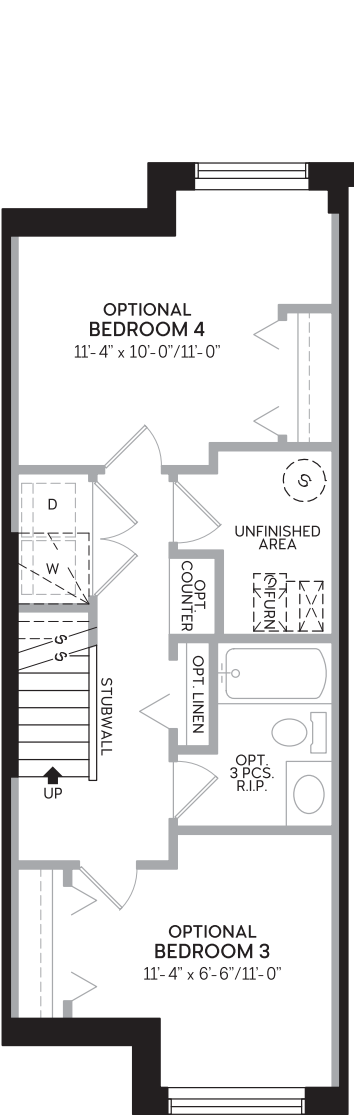

# Cameo

**TOTAL AVAILABLE DEVELOPMENT 1583-1633 sq.ft.**  
 WITHOUT BASEMENT DEVELOPMENT 1149-1199 sq.ft.

**BASEMENT**  
 OPTIONAL DEVELOPMENT  
 434 sq.ft.

**MAIN FLOOR**  
 591 sq.ft.

**UPPER FLOOR**  
 TWO BEDROOM  
 558 sq.ft.

**UPPER FLOOR**  
 THREE BEDROOM END UNIT  
 608 sq.ft.

*All floorplans and renderings are artist drawings and may not be exactly as illustrated. Floorplans and dimensions are approximate and subject to change or modifications without notice or obligation. Refer to construction drawings for exact dimensions. Ask your sales representative for details. E&OE.*